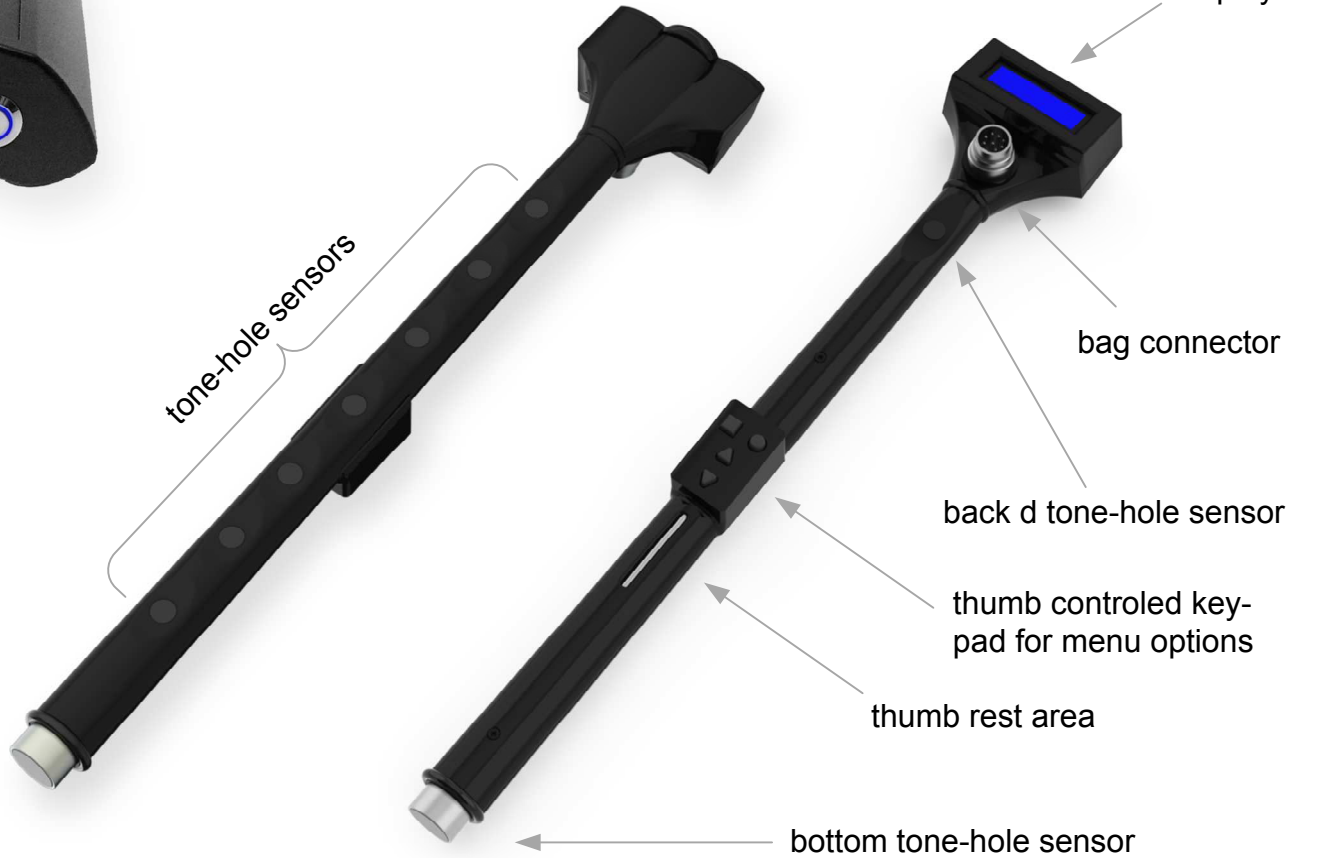

**Bag-Pressure simulator**

chamer connector

audio out (mini + large jack)  
 midi in/midi out  
 program  
 battery lcd indicator  
 dc in  
 on/off switch

backlit lcd display

**Chanter Front View**

**Chanter Rear View**