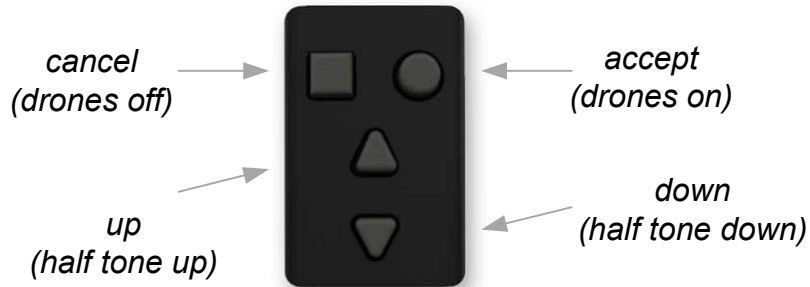

**Bag-Pressure simulator**

chamer connector

audio out (mini + large jack)  
 midi in/midi out  
 program  
 battery lcd indicator  
 dc in  
 on/off switch

backlit lcd display

**Chanter Front View**

**Chanter Rear View**