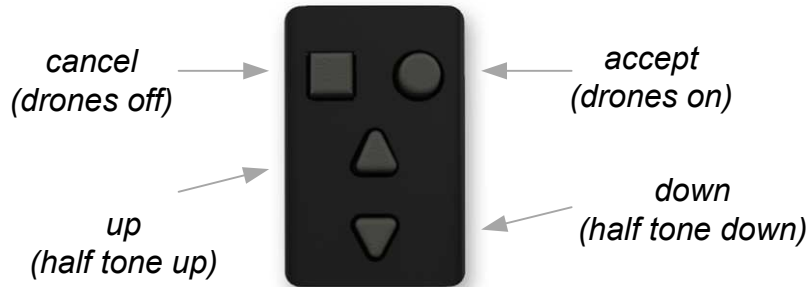

Bag-Pressure simulator

chamer connector

audio out (mini + large jack)
 midi in/midi out
 program
 battery lcd indicator
 dc in
 on/off switch

cancel
(drones off)

accept
(drones on)

up
(half tone up)

down
(half tone down)

tone-hole sensors

Chanter Front View

backlit lcd display

bag connector

back d tone-hole sensor

thumb controlled keypad for menu options

thumb rest area

bottom tone-hole sensor

Chanter Rear View